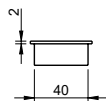

3076

Asa de embutir com tampa de mola
Flush handle with spring cover

(16) aço inox satinado
satin stainless steel

3075

Asa de embutir com tampa de mola
Flush handle with spring cover