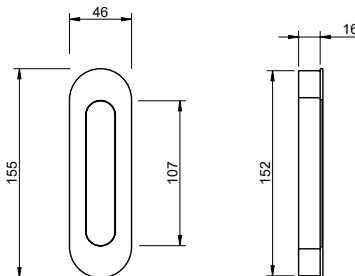

(16) aço inox satinado
satin stainless steel

3078

Asa de embutir com tampa de mola
Flush handle with spring cover