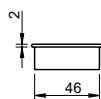

(16) aço inox satinado
satin stainless steel

3077

Asa de embutir com tampa de mola
Flush handle with spring cover