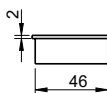

3076

Asa de embutir com tampa de mola
Flush handle with spring cover

(16) aço inox satinado
satin stainless steel

3075

Asa de embutir com tampa de mola
Flush handle with spring cover

(16) aço inox satinado
satin stainless steel

3078

Asa de embutir com tampa de mola
Flush handle with spring cover

(16) aço inox satinado
satin stainless steel

3077

Asa de embutir com tampa de mola
Flush handle with spring cover

(16) aço inox satinado
satin stainless steel

(16)
aço inox satinado
satin stainless steel

(141)
titan

(142)
níquelado pérola
nickel pearl

(152)
branco pérola
white pearl

(153)
preto pérola
black pearl

(186)
corten