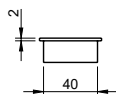

(16) aço inox satinado
satin stainless steel

3078

Asa de embutir com tampa de mola
Flush handle with spring cover