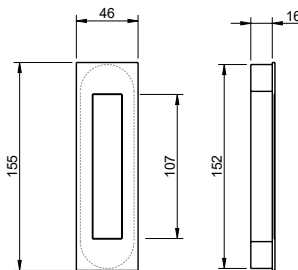

3076

Asa de embutir com tampa de mola
Flush handle with spring cover

(16) aço inox satinado
satin stainless steel

3075

Asa de embutir com tampa de mola
Flush handle with spring cover