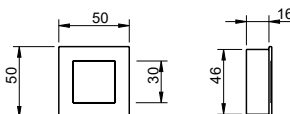

(16) aço inox satinado
satin stainless steel

3077

Asa de embutir com tampa de mola
Flush handle with spring cover