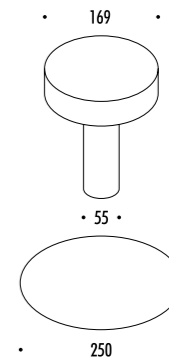

The sizes are expressed in millimeters.

DESIGN DAVIDE GROPPI - 2016
LAMPADA E DIFFUSORE AUDIO DA TAVOLO - METACRILATO - METALLO
TABLE LAMP AND ACOUSTIC DIFFUSER - METHACRYLATE - METAL

PopUp

CE  IP20

1A2610300.30.00	BIANCO OPACO / MATT WHITE - 3000K - ON/OFF	2 W LED - 183 lm - CRI > 80 5 W AUDIO - 50-20000 Hz BASE A FISSAGGIO MAGNETICO BATTERIA RICARICABILE 12 V DC - NiMH 3700 mAh AUTONOMIA BATTERIA: DODICI ORE SOLO LUCE E TRENTA ORE SOLO AUDIO A MEDIO VOLUME CARICABATTERIE INCLUSO INPUT 110-240 V - 50/60 Hz MAGNETIC FIXING BASE RECHARGEABLE BATTERY 12 V DC - NiMH 3700 mAh BATTERY LIFE: TWELVE HOURS FOR LIGHT ONLY AND THIRTY HOURS FOR AUDIO ONLY AT MEDIUM VOLUME INCLUDES CHARGER INPUT 110-240 V - 50/60 Hz
-----------------	--	--