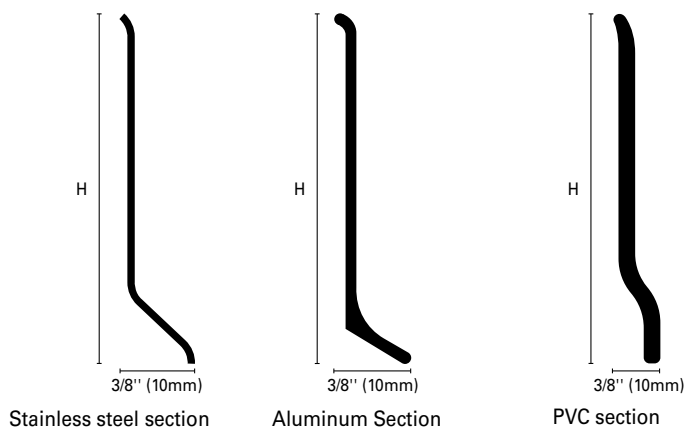

**BASEBOARD BA** metal and PVC profiles can be easily installed with adhesive, screws or nails: a simple, elegant and durable solution.

# skirting BA

The slightly rounded edges seal the baseboard onto the floor covering. The protruding lip on the bottom of the profile conceals the perimeter movement joint.

	H = in	mm	Art.		
Material:	1-25/32	45	BA	450	ASN/ASA
Extruded Anodized Aluminum	2-3/8	60	BA	600	ASN/ASA/AT
Finish: Silver (AS), Titanium (AT)	3-1/8	80	BA	800	ASN/ASA
	4	100	BA	1000	ASN/ASA
Length: 8'10" (2.70meters)					
Height: 1-25/32", 2-3/8", 3-1/8", 4" (45, 60, 80, 100mm)					
Material:	2-3/8	60	BA	600	A60/A50/AM11
Powder Coated Aluminum					
Finish: Corten (A60), Micaceous Grey (A50), Matt White (AM11)					
Length: 8'10" (2.70meters)					
Height: 2-3/8" (60mm)					
Material:	2-3/8	60	BA	600	ATRSN/ATWEN
Extruded Aluminum					ATTKN/ATRON
Finish: Whitened oak (ATRS), Wengé (ATWE), Teak (ATTK), Oak (ATRO)					
Length: 8'10" (2.70meters)					
Height: 2-3/8" (60mm)					

	H = in	mm	Art.		
Material: Stainless Steel AISI 304  Finish: Polished (IL), Brushed (IS), Sanded (IX)  Length: 8'10" (2.70meters)	2-3/8	60	BA	600	ILN/ILA/ISN/ISA/IX
	3-1/8	80	BA	800	ILN/ILA/ISN/ISA