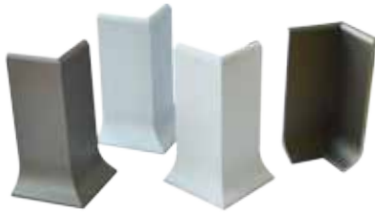

INTERNAL AND EXTERNAL CORNERS FOR BASEBOARD BA

Internal and external corners, in Silver anodized Aluminum (AS), Titanium anodized Aluminum (AT), Matt white powder-coated Aluminum (AM11), to make proper and neat junctions.

Available in 1-25/32", 2-3/8", 3-1/8", 4" (45, 60, 80, 100mm) height.

	H = in	mm	Art.		
Material: Aluminum Finish: Silver anodized (AS), Titanium anodized (AT), Matt White powder-coated (AM11) Height: 1-25/32", 2-3/8", 3-1/8", 4" (45, 60, 80, 100mm)	1-25/32	45	BAI/BAE	450	AS
	2-3/8	60	BAI/BAE	600	AS/AT/AM11
	3-1/8	80	BAI/BAE	800	AS
	4	100	BAI/BAE	1000	AS

BASEBOARD ENDCAPS AND JOINT PIECES

Endcap, internal / external corner joint pieces in silver synthetic resin complete the installation.

H = 2-3/8" and 3-1/8" (60 and 80mm).

	Description	Art.		
Material: Polypropylene Finish: Silver (PS) Height: 2-3/8", 3-1/8" (60, 80mm)	Internal corner	BAI	600/800	PS
	External corner	BAE	600/800	PS
	End cap	BAT	600/800	PS

SKIRTING BA-I* Stainless Steel AISI 304 - DIN 1.4301

This minimal, modern stainless steel profile ensures high resistance to most diluted chemicals; ideally suited for food processing plants and hospitals. Available with or without adhesive in polished (IL), brushed (IS) and sanded (IX) stainless steel. Endcap (BAT-PI), internal (BAI-PI) / external (BAE-PI) corner joint pieces available in steel-colored synthetic resin.

	H = in	mm	Art.		
Material: Stainless Steel AISI 304 Finish: Polished (IL), Brushed (IS), Sanded (IX) Length: 8'10" (2.70meters)	2-3/8	60	BA	600	ILN/ILA/ISN/ISA/IX
	3-1/8	80	BA	800	ILN/ILA/ISN/ISA

SKIRTING BA 700 P* Expanded PVC